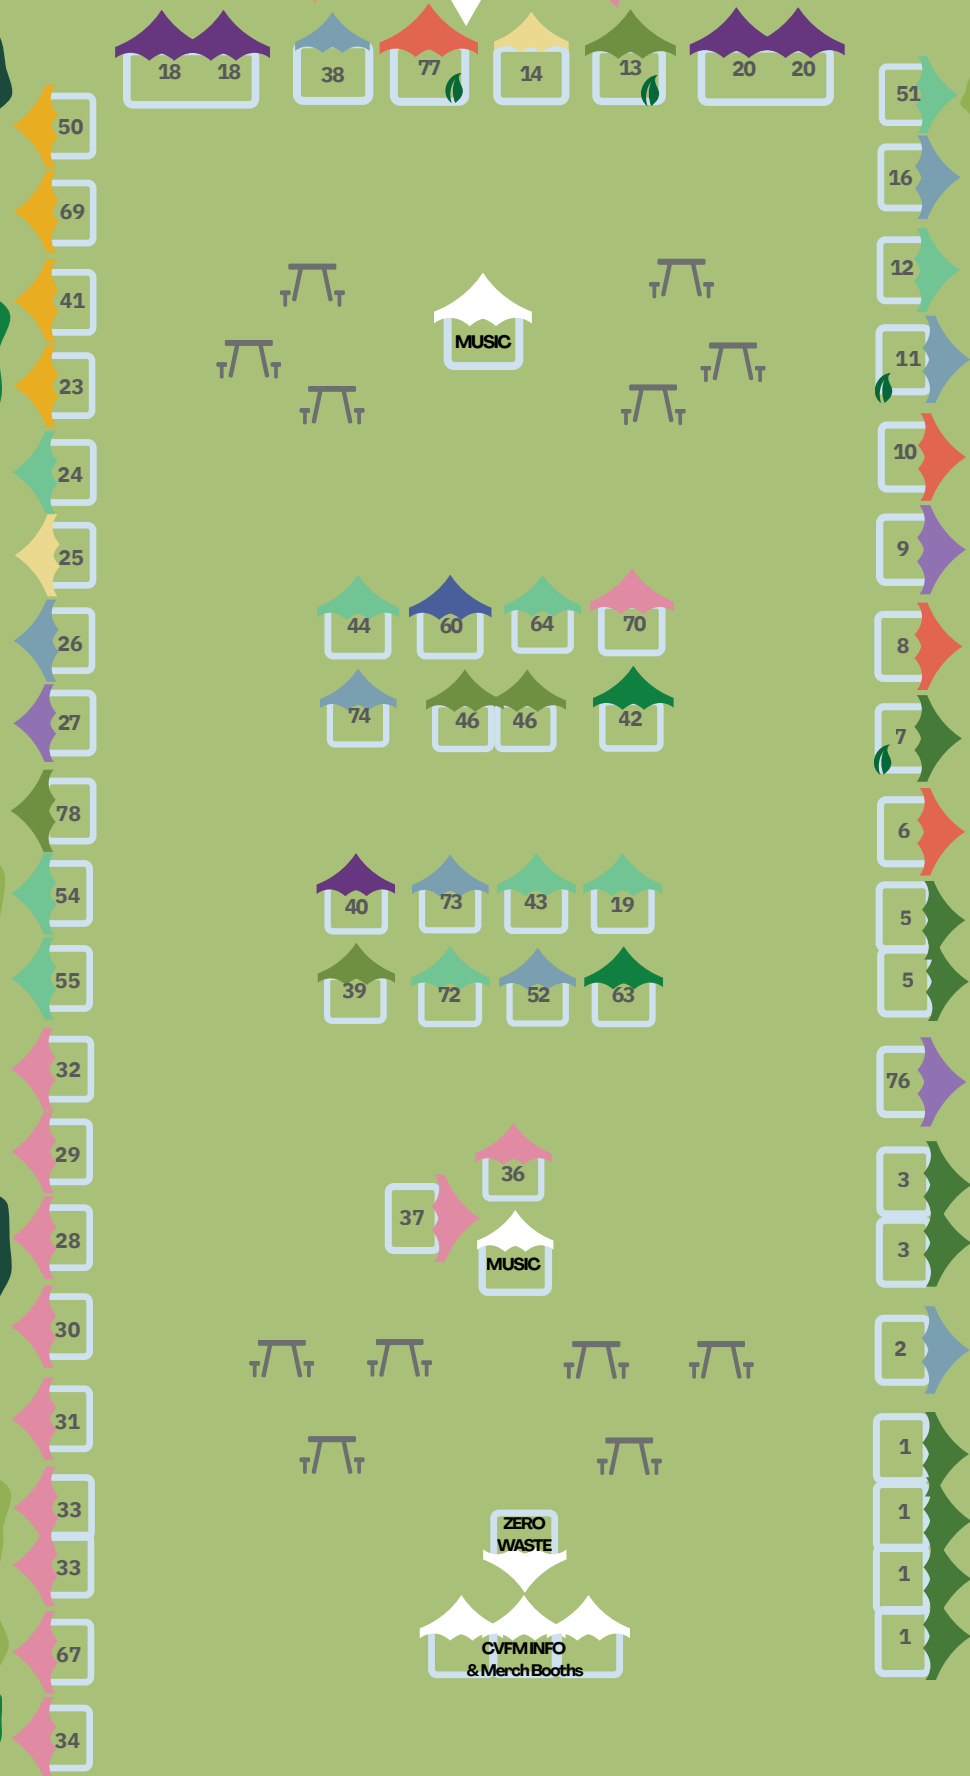

VENDORS MAY 30

- 7 Hills Sourdough, #38
- Akron Coffee Roasters, #36
- Akron Microgreens, #39
- Ash Creek Farm & Bread, #2
- Astral EatZ, #40
- B&B Barkery, #41
- Baker's Fresh Produce LLC, #1
- Bereka Coffee, #34
- Bigfoot Mushrooms, #42
- Bitchy Vegan Homo, #43
- Black Lightning Scone N Joe Co., #30
- Black Sheep Baking Co, #33
- Brighton Wool & Honey Co., #25
- Cado Cado Taco Co., #37
- Carob Chocolate by Alice, #44
- Champ's Ramps, #78
- Chlorofill, #46
- D&D Essentials, #24
- Edge Revival, #50
- EisenCreek, #51
- El Roi Bakery, #52
- Front 9 Farm, #5
- Gray House Pies, #31
- Gretchen's Bakery, #26
- Havens & Hues, #23
- Heartland Farm Marketplace, #54
- Huffman Fruit Farm, #18
- Hungry Spoons, #55
- Infinite Garden Farm, #7
- Josiah Lincoln Clouser's Flower Farm, #27
- LionforceBBQ, #29
- Little Bean Farm & Larder, #9
- Maize and Co, #60
- Martha's Farm, #3
- Mud Run Farm, #11
- NeoPops, #32
- Oak Tree Hydroponics Farms, #63
- Ohio City Pasta, #64
- Perry's Berry's, #19
- Red Bean Bakes, #16
- Red Run Bison, #6
- Rose Ridge Farm #77
- Sandy Bottom Bowls, #67
- Schmidt Family Farms, LLC, #14
- Simon Certified Organic Family Farm, #13
- SlainteHome, #69
- Smyrna Mediterranean Morsels, #70
- Tea Hills Farms, #10
- The Souper Sisters, #28
- Tierra Verde Farms, #8
- Till Family Farms, #12
- Top Flight Pasta, #72
- Totally Sweet, #73
- Trigos Market Bakery, #74
- Weymouth Farms & Orchard, Winery, #20
- Zinke Apiary, #76

Handicap parking area

MAIN PARKING AREA